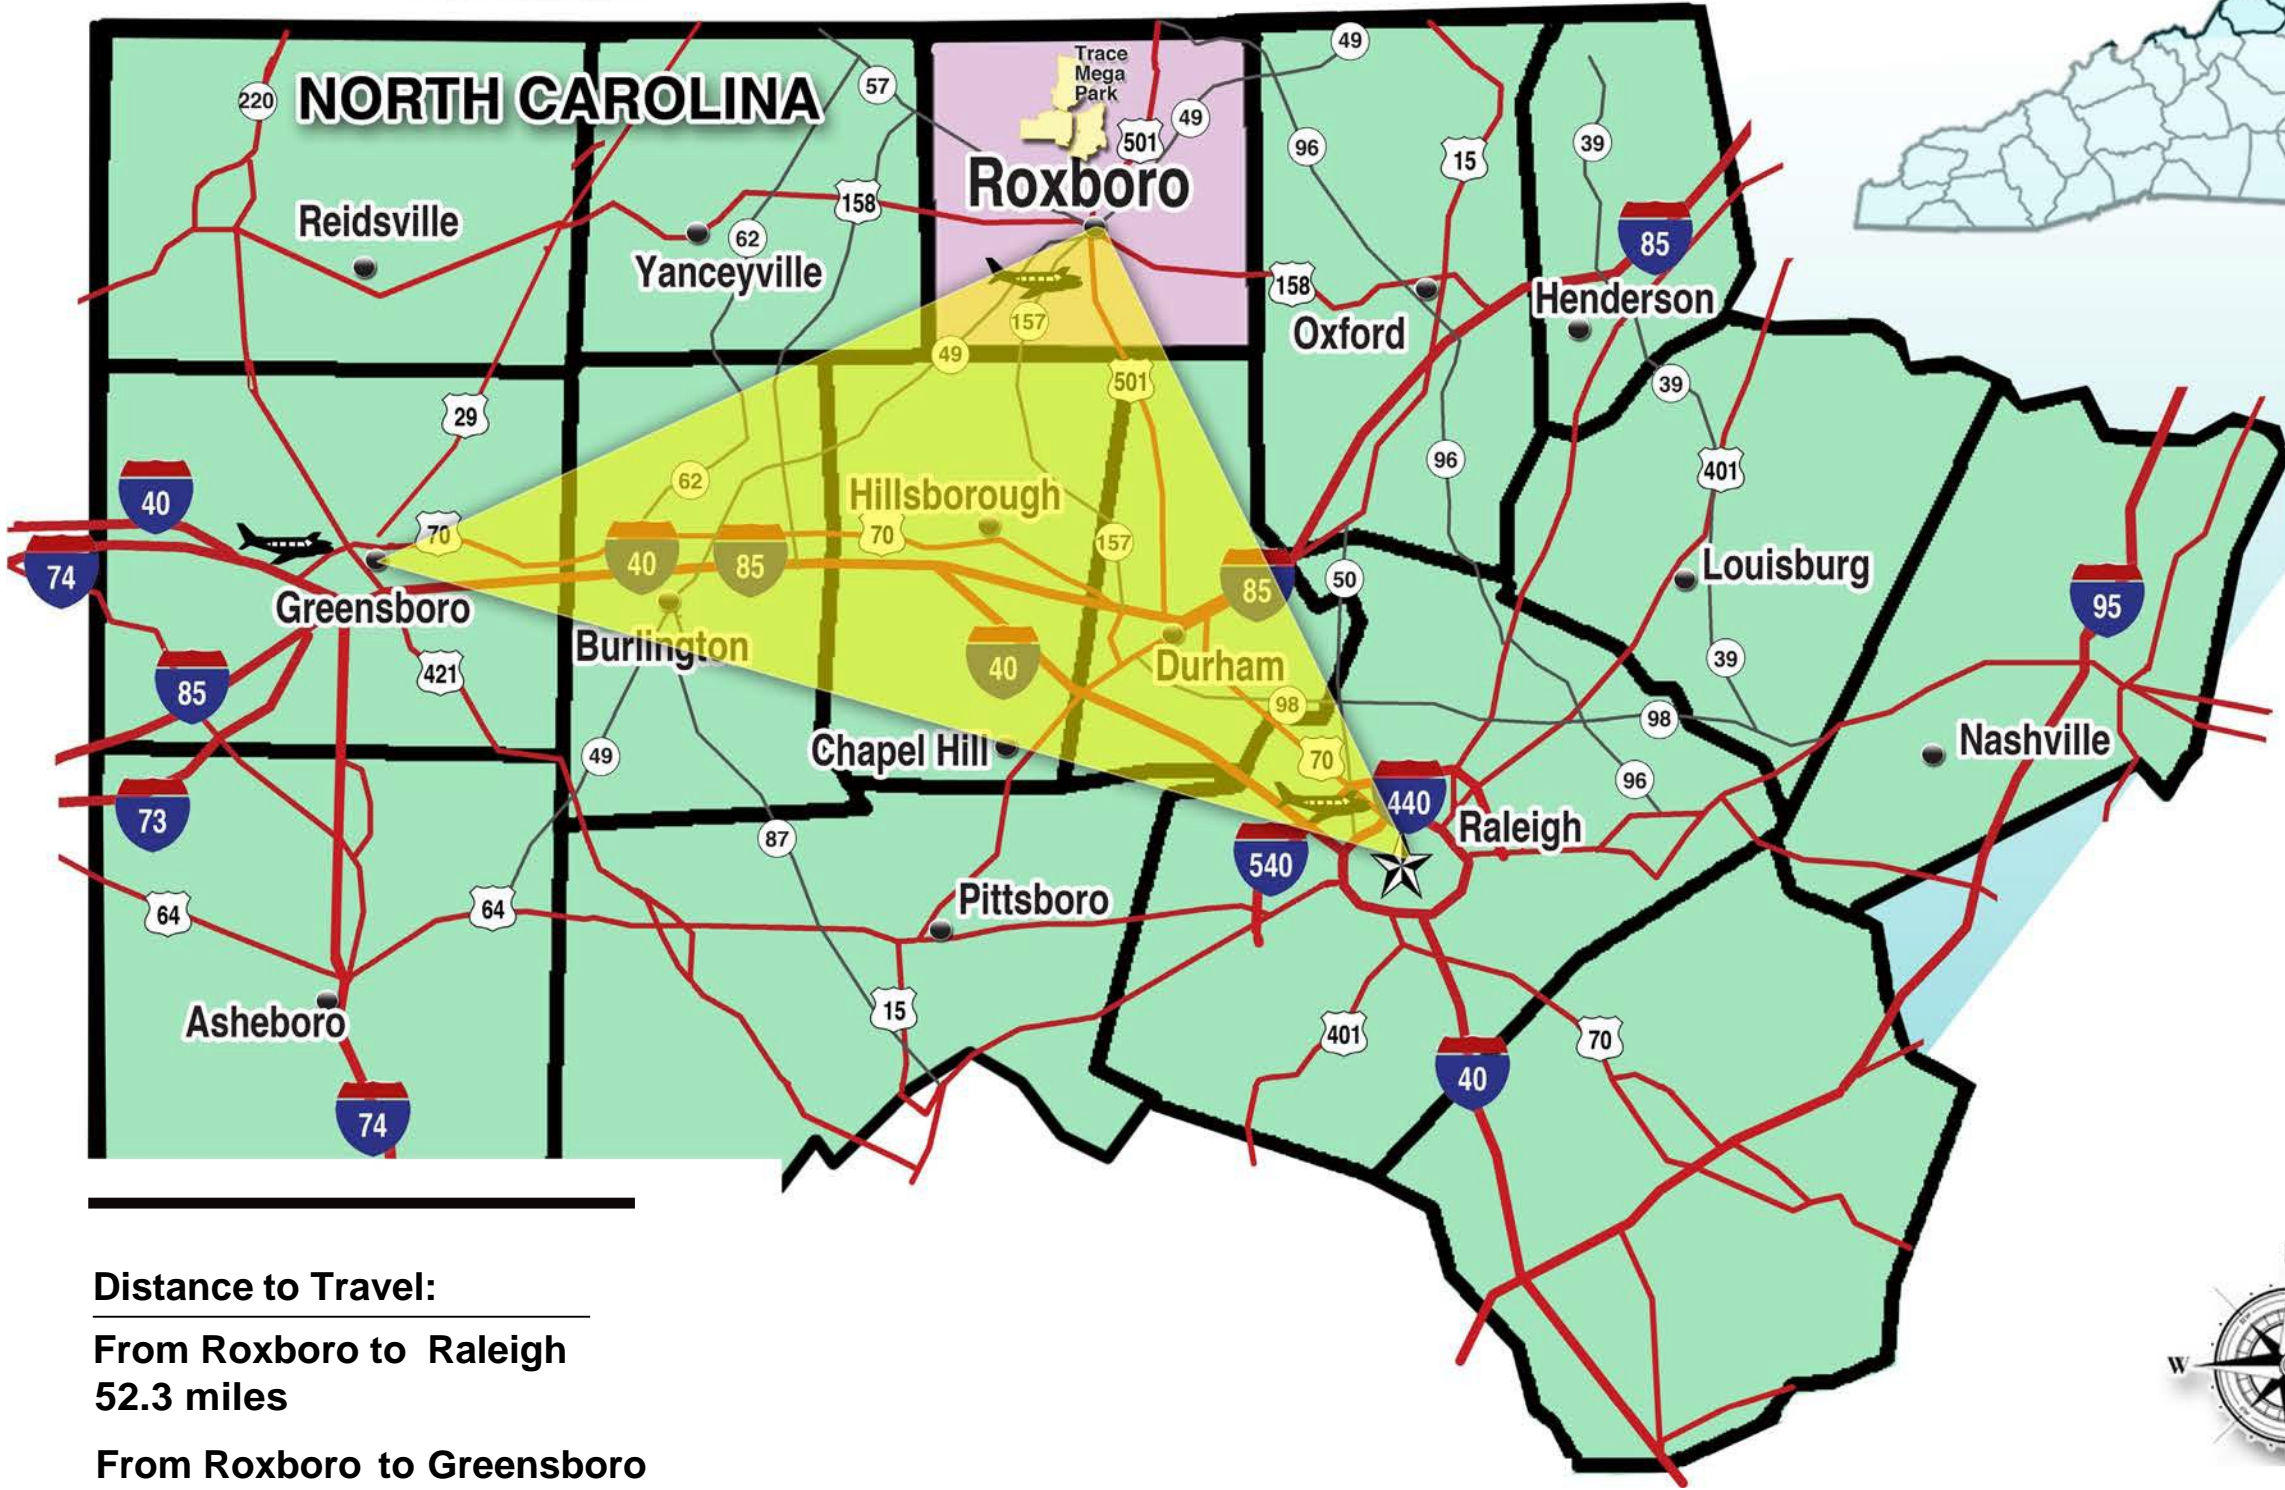

Triangle Connection

Roxboro, Greensboro, Raleigh, NC

VIRGINIA

Legend - Transportation

- Interstate
- Railroads
- c:::J** Triangle Connection
- Person County
- North Carolina Counties
- I-cipa** Airports
- Trace Mega Park

Distance to Travel:

From Roxboro to Raleigh
52.3 miles

From Roxboro to Greensboro
57.8 miles